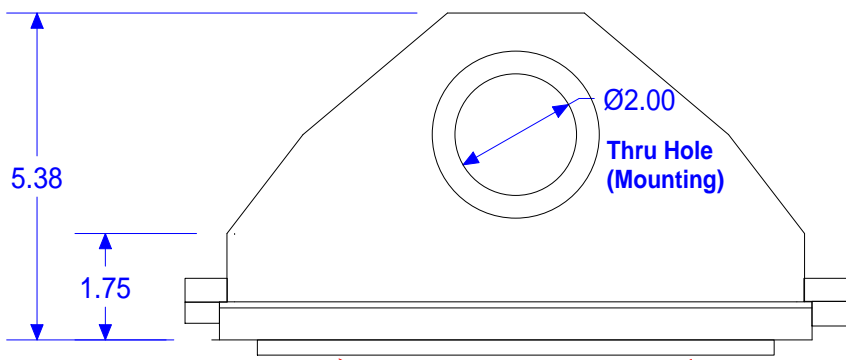

Side View (shown w/ cap style visor)

Top View (without visor)

6 Different Models PSR= Red ball lens PSY= Yel ball lens PSG= Grn ball lens PSRA= Red Arrow lens PSYA= Yel Arrow lens PSGA= Grn Arrow lens	PSX - 8in. Poly Signal Module	
	Units = Inches	Lights To Go LLC 208 E. Silkknitter Derby, KS, USA 67133 316-409-4911 www.trafficlights.com
	Tol +/- .25 (6mm)	
	Date: 05/15/10	
	Drawn By: B Andreas	
Rev. A		