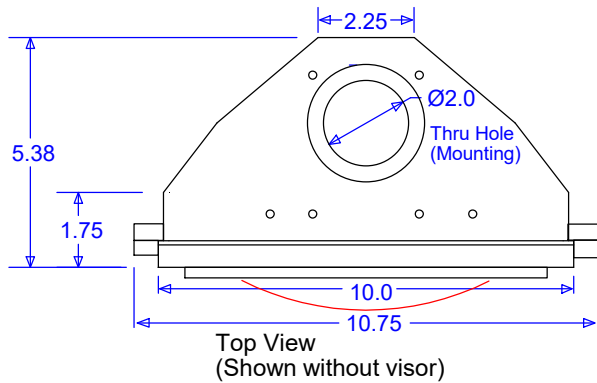

Side View
(Shown with visor)

PS200 8in R/G LED Poly Signal

Units = Inches

Tol +/- .25

Date: 05/15/10

Drawn By: B.A.

Rev. A

Lights To Go Inc