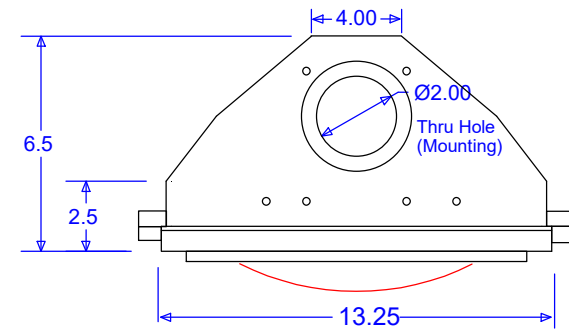

Side View
(Shown with visor installed)

Top (End) View
(Shown without visor)

PS300 12in (300mm) RYG LED Poly Signal

Units = Inches

Tol +/- .25

Date: 10/05/15

Drawn By: B.A.

Rev. B